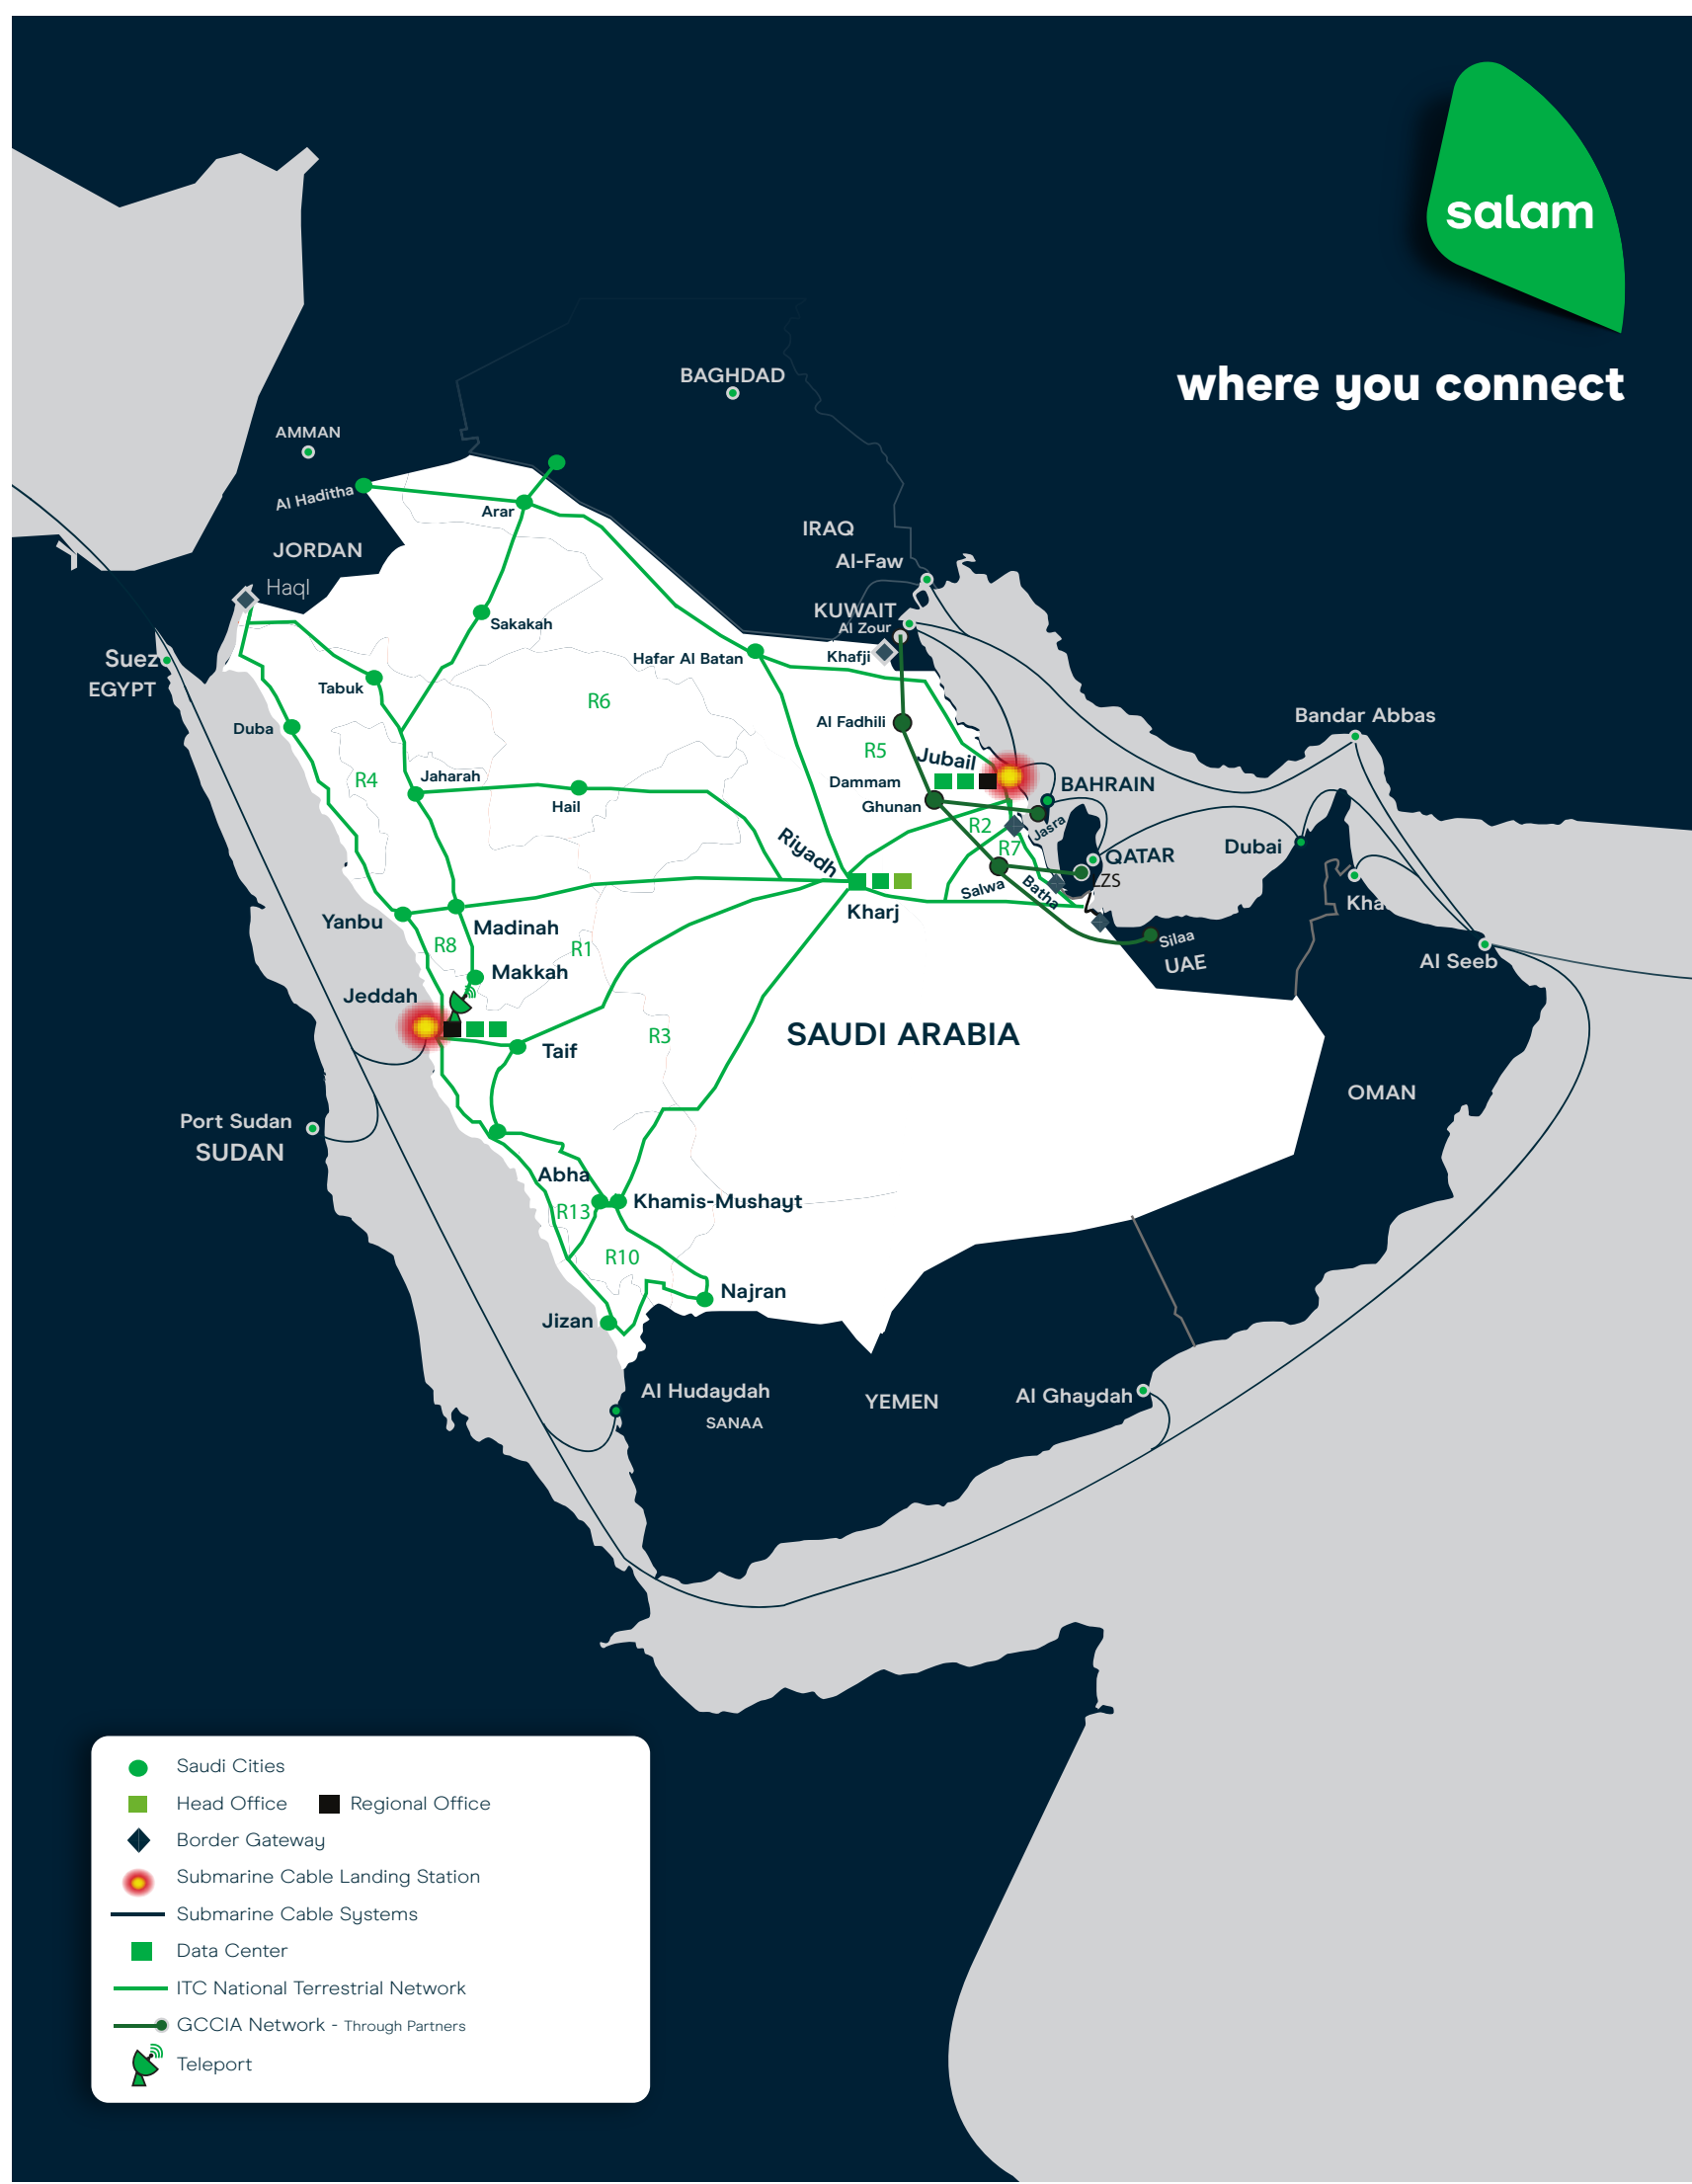

where you connect

- Saudi Cities
- Head Office    ■ Regional Office
- ◆ Border Gateway
- Submarine Cable Landing Station
- Submarine Cable Systems
- Data Center
- ITC National Terrestrial Network
- GCCIA Network - Through Partners
- 📡 Teleport